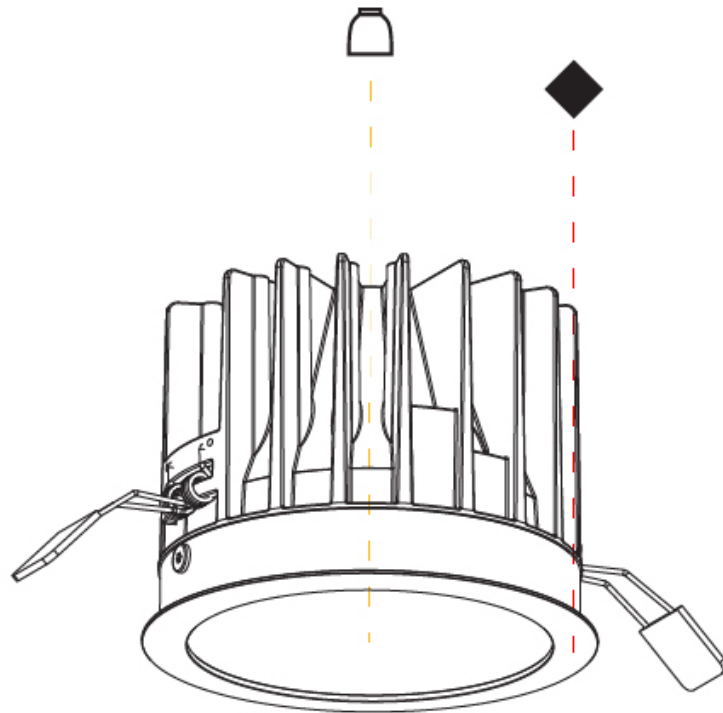

OIKO STANDARD RECESSED

A37868-

PROJECT

TYPE

SPECIFIER

QUANTITY

DATE

A